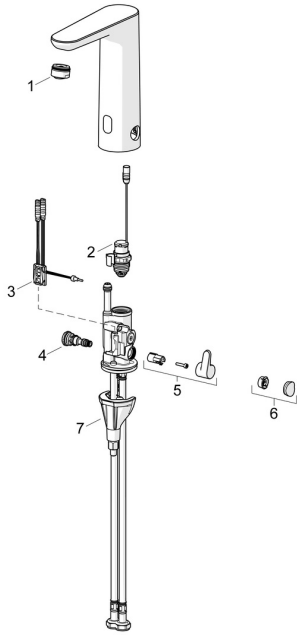

## Spare parts

### SP93602219

	Name	Code
01	Aerator, M24x1 HC PCA 7.0 l/min Chrome	1016723V
02	Solenoid valve complete, 3 V	59914125
03	Sensor, 3/9 V, Bluetooth Chrome	1015156V
04	Temperature regulator	1000580V
05	Temperature control handle Chrome	1016155V
06	Cover plug Chrome	1015252V
07	Fixing set	59914475
N.I.	Battery, 1.5 V AA Lithium	59914136