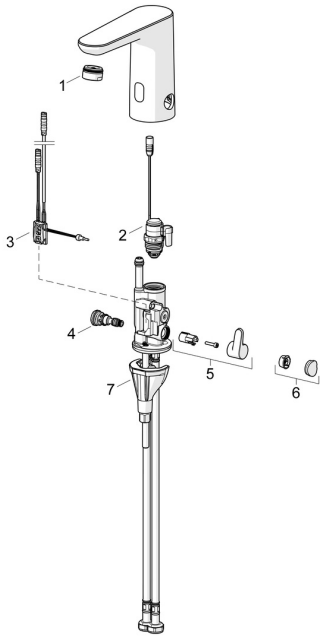

## Spare parts

### SP92602219

	Name	Code
01	Aerator, M24x1 HC PCA 7.0 l/min Chrome	1016723V
02	Solenoid valve complete, 3 V	59914125
03	Sensor, 3/9 V, Bluetooth Chrome	1015155V
04	Temperature regulator	1000580V
05	Temperature control handle Chrome	1016155V
06	Cover plug Chrome	1015252V
07	Fixing set	59914475
N.I.	Battery, 1.5 V AA Lithium	59914136