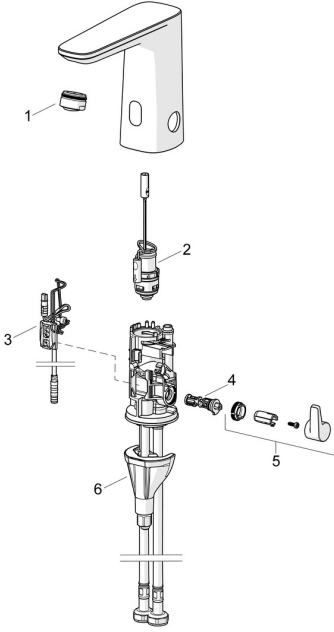

## SP9210200933

	Name	Code
01	Aerator, M24x1 HC PCA 7.0 l/min Matt black	1016723V-33
02	Pilot valve	1008658V
03	Sensor, 3/9 V, Bluetooth	1012464V
04	Temperature regulator	1010630V
05	Temperature control handle Matt black	1017587V-33
06	Fixing set	59914475
N.I.	Battery, 1.5 V AA Lithium	59914136