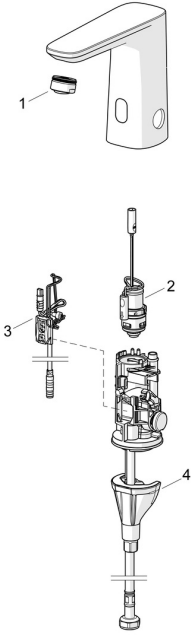

## Spare parts

### SP92012009

	Name	Code
01	Aerator, M24x1 HC PCA 7.0 l/min Chrome	1016723V
02	Pilot valve	1008658V
03	Sensor, 3/9 V, Bluetooth	1012464V
04	Fixing set	59914475
N.I.	Battery, 1.5 V AA Lithium	59914136