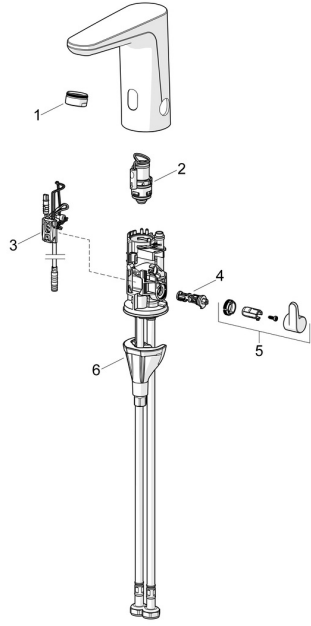

EAN: 4057304019746
static.hansa.com/9110200933
Spare parts

SP9110200933

	Name	Code
01	Aerator, M24x1 HC PCA 7.0 l/min Matt black	1016723V-33
02	Pilot valve	1008658V
03	Sensor, 3/9 V, Bluetooth	1012464V
04	Temperature regulator	1010630V
05	Temperature control handle Matt black	1017587V-33
06	Fixing set	59914475
N.I.	Battery, 1.5 V AA Lithium	59914136