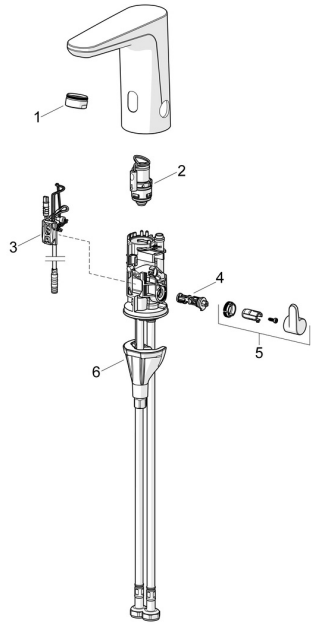

EAN: 4057304019722
static.hansa.com/91002009

Spare parts

SP91002009

	Name	Code
01	Aerator, M24x1 HC PCA 7.0 l/min Chrome	1016723V
02	Pilot valve	1008658V
03	Sensor, 3/9 V, Bluetooth	1012464V
04	Temperature regulator	1010630V
05	Temperature control handle Chrome	1017587V
06	Fixing set	59914475
N.I.	Battery, 1.5 V AA Lithium	59914136