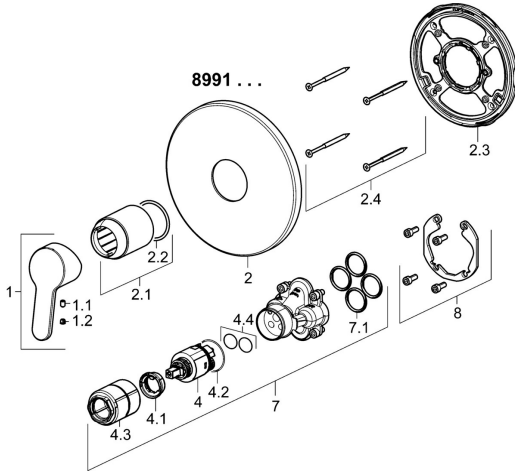

EAN: 4015474278691
static.hansa.com/89919003

Spare parts

SP89919003

	Name	Code
1	Lever Chrome	59913827
1.1	Screw, M5x8, SW2.5	59904755
1.2	Symbol plug Grey	59912112
2	Cover flange, d 170 mm Chrome	59914310
2.1	Cover sleeve Chrome	59912511
2.2	O-ring, 41x3	59913215
2.3	Fixing part	59914296
2.4	Screw, M4.5x80	59912890
4	Cartridge, 3.5 Classic	59913075
4.1	Temperature adjustment limiter	59912325
4.2	O-ring, d 28.24x2.62	Discontinued 59912590
4.3	Screw sleeve, M38x1	59912115
4.4	O-ring, d 10.10x1.60	Discontinued 59905072
7	Functional unit, 3.5	59914303
7.1	O-ring, 23.47x2.62	59914304
8	Installation kit	59914186
N.I.	Fixing screw, M6x13	59914657
N.I.	Adapter, H/C reversed	59914184
N.I.	Raising kit, 15 mm	59914182
N.I.	Raising kit, 15 mm, d 170 mm	59914191