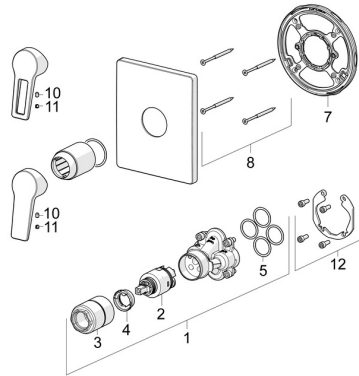

EAN: 4057304015823
static.hansa.com/8985908333

Spare parts

SP8985908333

	Name	Code
01	Functional unit, 3.5	59914303
02	Cartridge, 3.5 Classic	59913075
03	Screw sleeve, M38x1	59912115
04	Temperature adjustment limiter	59912325
05	O-ring, 23.47x2.62	59914304
07	Fixing part	59914511
08	Screw, M4.5x80	59912890
10	Screw, M5x8, SW2.5	59904755
11	Symbol plug Grey	59912112
12	Installation kit	59914186
N.I.	Raising kit, 15 mm	59914182
N.I.	Adapter, H/C reversed	59914184