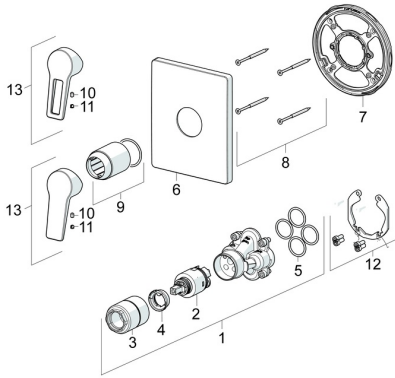

EAN: 4015474285552
static.hansa.com/89859083

Spare parts

SP89859083

	Name	Code
01	Functional unit, 3.5	59914303
02	Cartridge, 3.5 Classic	59913075
03	Screw sleeve, M38x1	59912115
04	Temperature adjustment limiter	59912325
05	O-ring, 23.47x2.62	59914304
06	Cover flange, 185x150 mm Chrome	59914328
07	Fixing part	59914511
08	Screw, M4.5x80	59912890
09	Cover sleeve Chrome	59912511
10	Screw, M5x8, SW2.5	59904755
11	Symbol plug Grey	59912112
12	Installation kit	59914186
13	Lever Chrome	59913911
13	Lever Chrome	59913910
N.I.	Fixing screw, M6x13	59914657
N.I.	Raising kit, 15 mm	59914182
N.I.	Adapter, H/C reversed	59914184