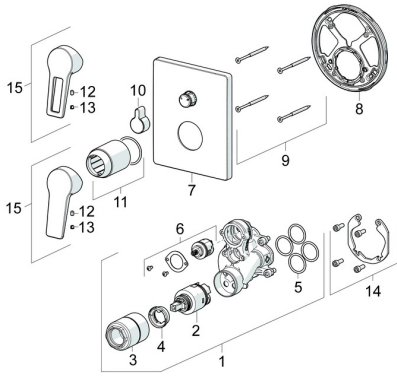

EAN: 4015474285606
static.hansa.com/89849083

Spare parts

SP89849083

	Name	Code
01	Functional unit, 3.5	59914299
02	Cartridge, 3.5 Classic	59913075
03	Screw sleeve, M38x1	59912115
04	Temperature adjustment limiter	59912325
05	O-ring, 23.47x2.62	59914304
06	Diverter	59914183
07	Cover flange, 185x150 mm Chrome	59914327
08	Fixing part	59914307
09	Screw, M4.5x80	59912890
10	Diverter knob Chrome	59914324
11	Cover sleeve Chrome	59912511
12	Screw, M5x8, SW2.5	59904755
13	Symbol plug Grey	59912112
14	Installation kit	59914186
15	Lever Chrome	59913911
15	Lever Chrome	59913910
N.I.	Raising kit, 15 mm	59914182
N.I.	Fixing screw, M6x13	59914657
N.I.	Diverter, 120°	59914655
N.I.	Adapter, H/C reversed	59914184