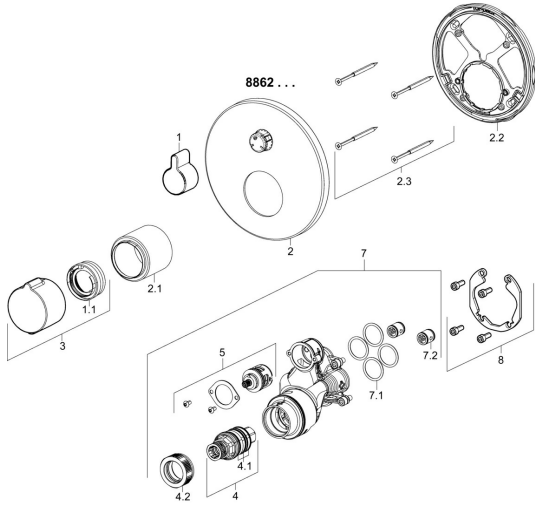

EAN: 4015474279148
static.hansa.com/88623045

Spare parts

SP88623045

	Name	Code
1	Handle Chrome	59914322
1.1	Temperature adjustment limiter	59914426
2	Cover flange, d 170 mm Chrome	59914317
2.1	Cover sleeve Chrome	59914294
2.2	Fixing part	59914307
2.3	Screw, M4.5x80	59912890
3	Temperature control handle Chrome	59914320
4	Thermostatic cartridge, 3.4	59914114
4.1	O-ring kit	59914113
4.2	Tightening nut, M36x1.5, SW38	59914319
5	Diverter	59914183
7	Functional unit, 81143572	59914314
7.1	O-ring, 23.47x2.62	59914304
7.2	Non-return valve	59905714
8	Installation kit	59914186
N.I.	Screwdriver, 5 mm	59914334
N.I.	Raising kit, 15 mm, d 170 mm	59914191
N.I.	Adapter, H/C reversed	59914184
N.I.	Raising kit, 15 mm	59914182
N.I.	Silencer	59904792
N.I.	Fixing screw, M6x13	59914657
N.I.	Temperature adjustment limiter, max 38°C	59914619
N.I.	Diverter, 240°	59914656