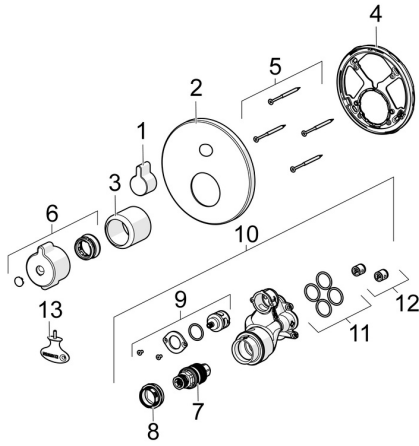

## Spare parts

### SP88619085

	Name	Code
01	Handle Chrome	59914322
02	Cover flange, d 170 mm Chrome	59914317
03	Cover sleeve Chrome	59914294
04	Fixing part	59914307
05	Screw, M4,5x80	59912890
06	Temperature control handle Chrome	59914754
07	Thermostatic cartridge, 3.4	59914114
08	Screw sleeve	59914755
09	Diverter	59914183
10	Functional unit, (8114, 8862)	59914311
10	Functional unit, (8113, 8861)	59914316
11	O-ring, 23.47x2.62	59914304
12	Non-return valve	59905714
13	Key	59914077