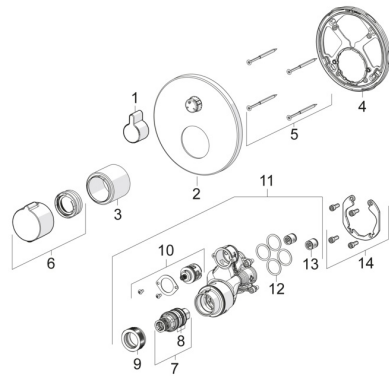

EAN: 4015474278981
static.hansa.com/88619045

Spare parts

SP88619045

	Name	Code
01	Handle Chrome	59914322
02	Cover flange, d 170 mm Chrome	59914317
03	Cover sleeve Chrome	59914294
04	Fixing part	59914307
05	Screw, M4,5x80	59912890
06	Temperature control handle Chrome	59914320
07	Thermostatic cartridge, 3.4	59914114
08	O-ring kit	59914113
09	Tightening nut, M36x1.5, SW38	59914319
10	Diverter	59914183
11	Functional unit, (8114, 8862)	59914311
11	Functional unit, (8113, 8861)	59914316
12	O-ring, 23.47x2.62	59914304
13	Non-return valve	59905714
14	Installation kit	59914186
N.I.	Raising kit, 15 mm, d 170 mm	59914191
N.I.	Adapter, H/C reversed	59914184
N.I.	Raising kit, 15 mm	59914182
N.I.	Fixing screw, M6x13	59914657
N.I.	Diverter, 240°	59914656
N.I.	Temperature adjustment limiter, max 38°C	59914619
N.I.	Diverter, 120°	59914655