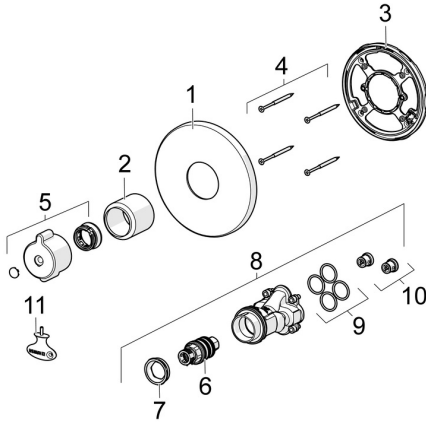

## Spare parts

### SP88609085

	Name	Code
01	Cover flange, d 170 mm Chrome	59914318
02	Cover sleeve Chrome	59914294
03	Fixing part	59914296
04	Screw, M4,5x80	59912890
05	Temperature control handle Chrome	59914754
06	Thermostatic cartridge, 3.4	59914114
07	Screw sleeve	59914755
08	Functional unit	59914293
09	O-ring, 23.47x2.62	59914304
10	Non-return valve	59905714
11	Key	59914077