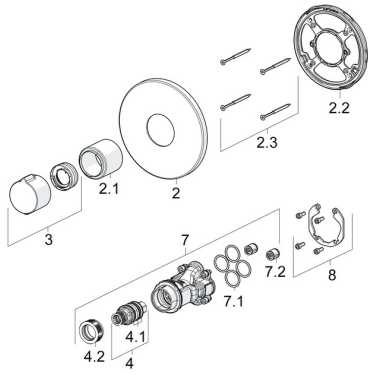

EAN: 4015474279209
static.hansa.com/88609045

Spare parts

SP88609045

	Name	Code
2	Cover flange, d 170 mm Chrome	59914318
2.1	Cover sleeve Chrome	59914294
2.2	Fixing part	59914296
2.3	Screw, M4,5x80	59912890
3	Temperature control handle Chrome	59914320
4	Thermostatic cartridge, 3.4	59914114
4.1	O-ring kit	59914113
4.2	Tightening nut, M36x1.5, SW38	59914319
7	Functional unit	59914293
7.1	O-ring, 23.47x2.62	59914304
7.2	Non-return valve	59905714
8	Installation kit	59914186
N.I.	Adapter, H/C reversed	59914184
N.I.	Raising kit, 15 mm	59914182
N.I.	Fixing screw, M6x13	59914657
N.I.	Temperature adjustment limiter, max 38°C	59914619
N.I.	Raising kit, 15 mm, d 170 mm	59914191