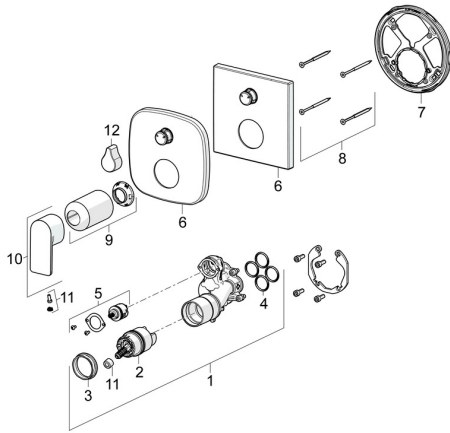

EAN: 4057304015250
static.hansa.com/87849073

Spare parts

SP87849073

	Name	Code
01	Functional unit	59914514
02	Cartridge, 4.0 Classic	59914129
03	Tightening nut, M42x1.5, SW 38	59914128
04	O-ring, 23.47x2.62	59914304
05	Diverter	59914183
06	Cover flange Chrome	59914309
06	Cover plate, 154x154 mm Chrome	59914575
07	Fixing part	59914307
08	Screw, M4.5x80	59912890
09	Cover sleeve Chrome	59914572
10	Lever Chrome	1009774V
11	Symbol plug	59914573
12	Handle Chrome	59914576
N.I.	Diverter, 120°	59914655