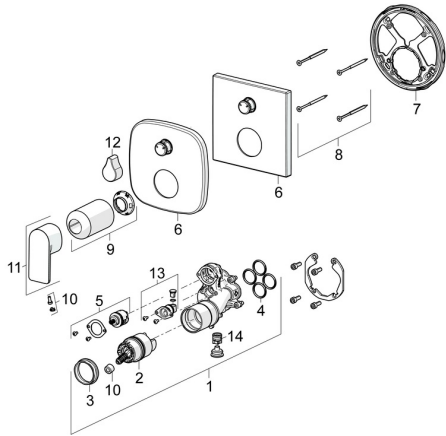

## Spare parts

### SP87843073

	Name	Code
01	Functional unit	59914515
02	Cartridge, 4.0 Classic	59914129
03	Tightening nut, M42x1.5, SW 38	59914128
04	O-ring, 23.47x2.62	59914304
05	Diverter	59914183
06	Cover flange Chrome	59914309
06	Cover plate, 154x154 mm Chrome	59914575
07	Fixing part	59914307
08	Screw, M4.5x80	59912890
09	Cover sleeve Chrome	59914572
10	Symbol plug	59914573
11	Lever Chrome	1009774V
12	Handle Chrome	59914576
13	Vacuum breaker	59914335
14	Non-return valve	59914336
N.I.	Diverter, 120°	59914655