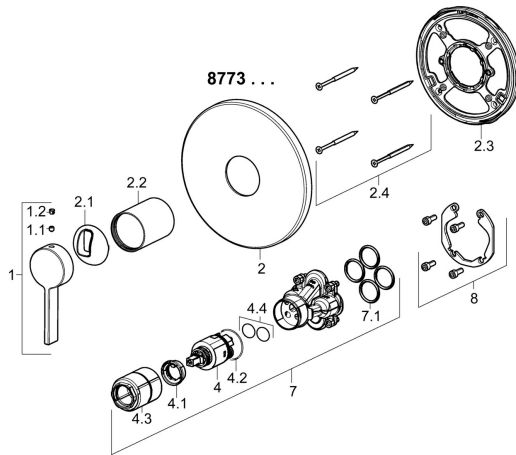

EAN: 4015474287167
static.hansa.com/87739003

Spare parts

SP87739003

	Name	Code
1	Lever Chrome	59914017
1.1	Screw, M5x6, SW2.5	59912617
1.2	Cover plug Chrome	59913762
2	Cover flange, d 170 mm Chrome	59914306
2.1	Covering cap Chrome	59914016
2.2	Cover sleeve Chrome	59913375
2.3	Fixing part	59914296
2.4	Screw, M4.5x80	59912890
4	Cartridge, 3.5 Classic	59913075
4.1	Temperature adjustment limiter	59912325
4.2	O-ring, d 28.24x2.62	Discontinued 59912590
4.3	Screw sleeve, M38x1	59912115
4.4	O-ring, d 10.10x1.60	Discontinued 59905072
7	Functional unit, 3.5	59914303
7.1	O-ring, 23.47x2.62	59914304
8	Installation kit	59914186
N.I.	Fixing screw, M6x13	59914657
N.I.	Adapter, H/C reversed	59914184
N.I.	Raising kit, 15 mm	59914182
N.I.	Raising kit, 15 mm, d 170 mm	59914191