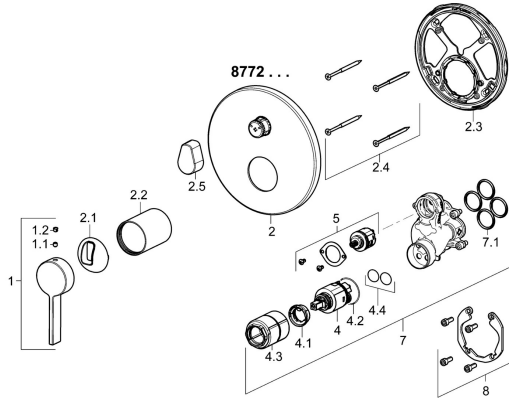

## Spare parts

### SP87729003

	Name	Code
1	Lever Chrome	59914017
1.1	Screw, M5x6, SW2.5	59912617
1.2	Cover plug Chrome	59913762
2	Cover flange, d 170 mm Chrome	59914302
2.1	Covering cap Chrome	59914016
2.2	Cover sleeve Chrome	59913375
2.3	Fixing part	59914307
2.4	Screw, M4.5x80	59912890
2.5	Handle Chrome	59914576
4	Cartridge, 3.5 Classic	59913075
4.1	Temperature adjustment limiter	59912325
4.2	O-ring, d 28.24x2.62	Discontinued 59912590
4.3	Screw sleeve, M38x1	59912115
4.4	O-ring, d 10.10x1.60	Discontinued 59905072
5	Diverter	59914183
7	Functional unit, 3.5	59914299
7.1	O-ring, 23.47x2.62	59914304
8	Installation kit	59914186
N.I.	Screwdriver, 5 mm	59914334
N.I.	Raising kit, 15 mm, d 170 mm	59914191
N.I.	Adapter, H/C reversed	59914184
N.I.	Raising kit, 15 mm	59914182
N.I.	Diverter, 120°	59914655
N.I.	Fixing screw, M6x13	59914657