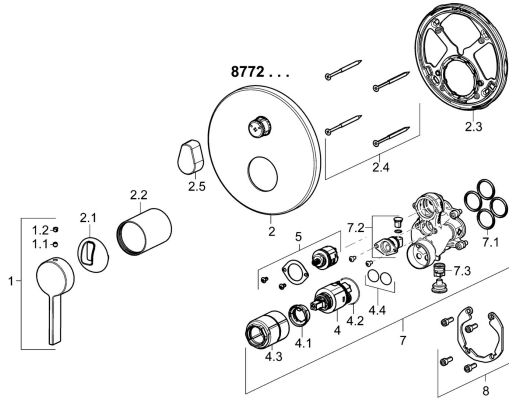

EAN: 4015474287020
static.hansa.com/87723003

Spare parts

SP87723003

	Name	Code
1	Lever Chrome	59914017
1.1	Screw, M5x6, SW2.5	59912617
1.2	Cover plug Chrome	59913762
2	Cover flange, d 170 mm Chrome	59914302
2.1	Covering cap Chrome	59914016
2.2	Cover sleeve Chrome	59913375
2.3	Fixing part	59914307
2.4	Screw, M4.5x80	59912890
2.5	Handle Chrome	59914576
4	Cartridge, 3.5 Classic	59913075
4.1	Temperature adjustment limiter	59912325
4.2	O-ring, d 28.24x2.62 Discontinued	59912590
4.3	Screw sleeve, M38x1	59912115
4.4	O-ring, d 10.10x1.60 Discontinued	59905072
5	Diverter	59914183
7	Functional unit, 3.5	59914298
7.1	O-ring, 23.47x2.62	59914304
7.2	Vacuum breaker	59914335
7.3	Non-return valve	59914336
8	Installation kit	59914186
N.I.	Adapter, H/C reversed	59914184
N.I.	Raising kit, 15 mm	59914182
N.I.	Screwdriver, 5 mm	59914334
N.I.	Fixing screw, M6x13	59914657
N.I.	Diverter, 120°	59914655
N.I.	Raising kit, 15 mm, d 170 mm	59914191