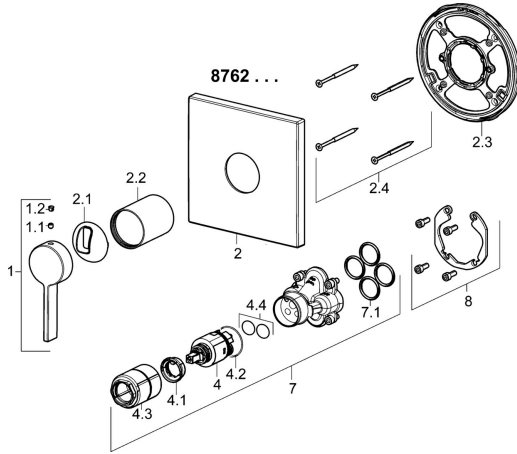

## Spare parts

### SP87629003

	Name	Code
1	Lever Chrome	59914017
1.1	Screw, M5x6, SW2.5	59912617
1.2	Cover plug Chrome	59913762
2	Cover flange, 150x150 Chrome	59914305
2.1	Covering cap Chrome	59914016
2.2	Cover sleeve Chrome	59913375
2.3	Fixing part	59914296
2.4	Screw, M4.5x80	59912890
4	Cartridge, 3.5 Classic	59913075
4.1	Temperature adjustment limiter	59912325
4.2	O-ring, d 28.24x2.62 <span style="background-color: #cccccc;">Discontinued</span>	59912590
4.3	Screw sleeve, M38x1	59912115
4.4	O-ring, d 10.10x1.60 <span style="background-color: #cccccc;">Discontinued</span>	59905072
7	Functional unit, 3.5	59914303
7.1	O-ring, 23.47x2.62	59914304
8	Installation kit	59914186
N.I.	Fixing screw, M6x13	59914657
N.I.	Adapter, H/C reversed	59914184
N.I.	Raising kit, 15 mm	59914182
N.I.	Raising kit, 15 mm, 150x150 mm	59914192