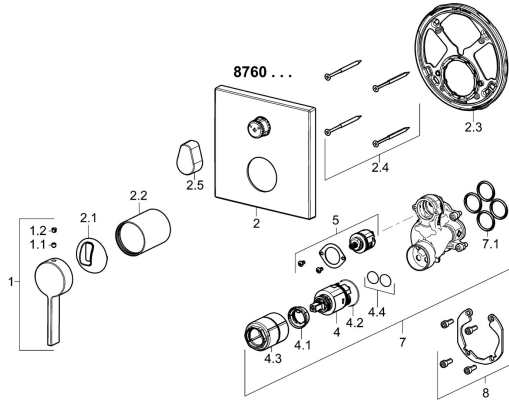

EAN: 4015474287051
static.hansa.com/87609003

Spare parts

SP87609003

	Name	Code
1	Lever Chrome	59914017
1.1	Screw, M5x6, SW2.5	59912617
1.2	Cover plug Chrome	59913762
2	Cover flange, 150x150 mm Chrome	59914301
2.1	Covering cap Chrome	59914016
2.2	Cover sleeve Chrome	59913375
2.3	Fixing part	59914307
2.4	Screw, M4.5x80	59912890
2.5	Handle Chrome	59914576
4	Cartridge, 3.5 Classic	59913075
4.1	Temperature adjustment limiter	59912325
4.2	O-ring, d 28.24x2.62	Discontinued 59912590
4.3	Screw sleeve, M38x1	59912115
4.4	O-ring, d 10.10x1.60	Discontinued 59905072
5	Diverter	59914183
7	Functional unit, 3.5	59914299
7.1	O-ring, 23.47x2.62	59914304
8	Installation kit	59914186
N.I.	Screwdriver, 5 mm	59914334
N.I.	Raising kit, 15 mm, 150x150 mm	59914192
N.I.	Adapter, H/C reversed	59914184
N.I.	Raising kit, 15 mm	59914182
N.I.	Diverter, 120°	59914655
N.I.	Fixing screw, M6x13	59914657