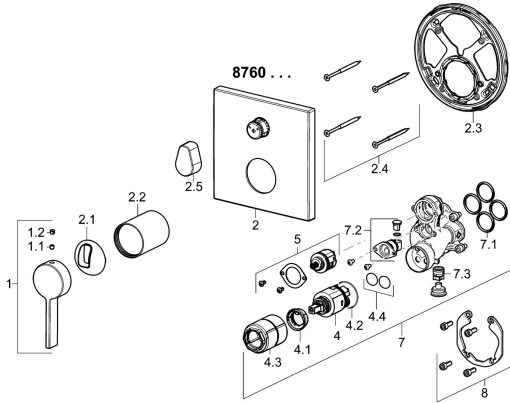

EAN: 4015474287044
static.hansa.com/87603003

Spare parts

SP87603003

	Name	Code
1	Lever Chrome	59914017
1.1	Screw, M5x6, SW2.5	59912617
1.2	Cover plug Chrome	59913762
2	Cover flange, 150x150 mm Chrome	59914301
2.1	Covering cap Chrome	59914016
2.2	Cover sleeve Chrome	59913375
2.3	Fixing part	59914307
2.4	Screw, M4.5x80	59912890
2.5	Handle Chrome	59914576
4	Cartridge, 3.5 Classic	59913075
4.1	Temperature adjustment limiter	59912325
4.2	O-ring, d 28.24x2.62	Discontinued 59912590
4.3	Screw sleeve, M38x1	59912115
4.4	O-ring, d 10.10x1.60	Discontinued 59905072
5	Diverter	59914183
7	Functional unit, 3.5	59914298
7.1	O-ring, 23.47x2.62	59914304
7.2	Vacuum breaker	59914335
7.3	Non-return valve	59914336
8	Installation kit	59914186
N.I.	Adapter, H/C reversed	59914184
N.I.	Raising kit, 15 mm	59914182
N.I.	Screwdriver, 5 mm	59914334
N.I.	Fixing screw, M6x13	59914657
N.I.	Diverter, 120°	59914655
N.I.	Raising kit, 15 mm, 150x150 mm	59914192