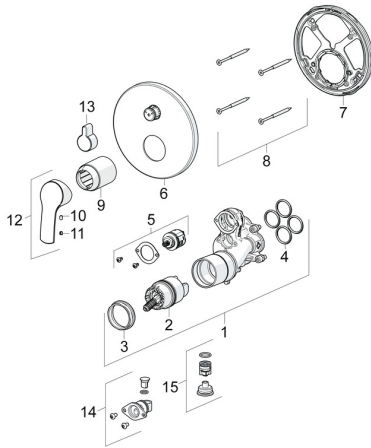

EAN: 4057304003905
static.hansa.com/85283083

Spare parts

SP85283083

	Name	Code
01	Functional unit	59914515
02	Cartridge, 4.0 Classic	59914129
03	Tightening nut, M42x1.5, SW 38	59914128
04	O-ring, 23.47x2.62	59914304
05	Diverter	59914183
06	Cover flange, d 170 mm Chrome	59914308
07	Fixing part	59914307
08	Screw, M4.5x80	59912890
09	Cover sleeve Chrome Discontinued	59914455
10	Screw, M4x8	59914512
11	Symbol plug	59914513
12	Lever Chrome	59914453
13	Diverter knob Chrome	59914324
14	Vacuum breaker	59914335
15	Non-return valve	59914336
N.I.	Raising kit, 15 mm, d 170 mm	59914191
N.I.	Raising kit, 15 mm	59914182
N.I.	Fixing screw, M6x13	59914657
N.I.	Diverter, 120°	59914655
N.I.	Adapter, H/C reversed	59914184