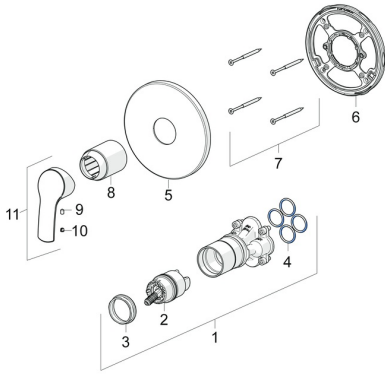

## Spare parts

### SP85279183

	Name	Code
01	Functional unit <b>Discontinued</b>	59914510
02	Cartridge, 4.0 Classic	59914129
03	Tightening nut, M42x1.5, SW 38	59914128
04	O-ring, 23.47x2.62	59914304
05	Cover flange, d 170 mm Chrome	59914310
06	Fixing part	59914511
07	Screw, M4.5x80	59912890
08	Cover sleeve Chrome <b>Discontinued</b>	59914455
09	Screw, M4x8	59914512
10	Symbol plug	59914513
11	Lever Chrome	59914453
N.I.	Adapter, H/C reversed	59914184
N.I.	Raising kit, 15 mm	59914182
N.I.	Fixing screw, M6x13	59914657
N.I.	Raising kit, 15 mm, d 170 mm	59914191