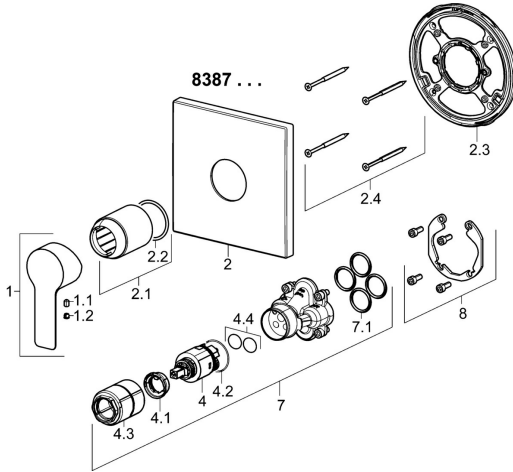

EAN: 4015474278875
static.hansa.com/83879513

Spare parts

SP83879513

	Name	Code
1	Lever Chrome	59913650
1.1	Screw, M5x8, SW2.5	59904755
1.2	Cover plug Chrome	59913762
2	Cover flange Chrome	59914312
2.1	Cover sleeve Chrome	59912511
2.2	O-ring, 41x3	59913215
2.3	Fixing part	59914296
2.4	Screw, M4.5x80	59912890
4	Cartridge, 3.5 Classic	59913075
4.1	Temperature adjustment limiter	59912325
4.2	O-ring, d 28.24x2.62	Discontinued 59912590
4.3	Screw sleeve, M38x1	59912115
4.4	O-ring, d 10.10x1.60	Discontinued 59905072
7	Functional unit, 3.5	59914303
7.1	O-ring, 23.47x2.62	59914304
8	Installation kit	59914186
N.I.	Fixing screw, M6x13	59914657
N.I.	Adapter, H/C reversed	59914184
N.I.	Raising kit, 15 mm	59914182
N.I.	Raising kit, 15 mm, 150x150 mm	59914192