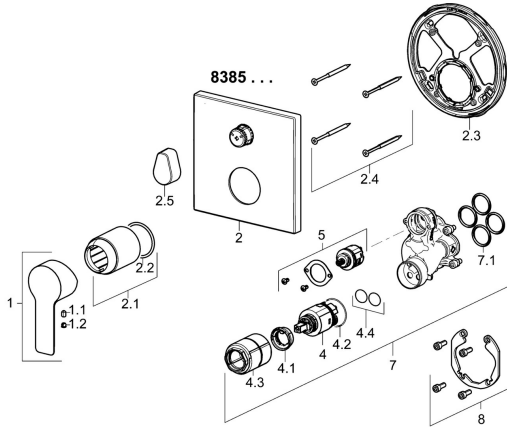

## Spare parts

### SP83859513

	Name	Code
1	Lever Chrome	59913650
1.1	Screw, M5x8, SW2.5	59904755
1.2	Cover plug Chrome	59913762
2	Cover flange Chrome	59914309
2.1	Cover sleeve Chrome	59912511
2.2	O-ring, 41x3	59913215
2.3	Fixing part	59914307
2.4	Screw, M4.5x80	59912890
2.5	Handle Chrome	59914576
4	Cartridge, 3.5 Classic	59913075
4.1	Temperature adjustment limiter	59912325
4.2	O-ring, d 28.24x2.62	Discontinued 59912590
4.3	Screw sleeve, M38x1	59912115
4.4	O-ring, d 10.10x1.60	Discontinued 59905072
5	Diverter	59914183
7	Functional unit, 3.5	59914299
7.1	O-ring, 23.47x2.62	59914304
8	Installation kit	59914186
N.I.	Screwdriver, 5 mm	59914334
N.I.	Raising kit, 15 mm, 150x150 mm	59914192
N.I.	Adapter, H/C reversed	59914184
N.I.	Raising kit, 15 mm	59914182
N.I.	Diverter, 120°	59914655
N.I.	Fixing screw, M6x13	59914657