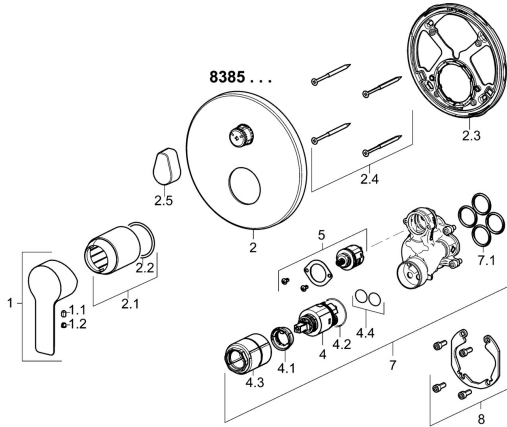

## Spare parts

### SP83859503

	Name	Code
1	Lever Chrome	59913650
1.1	Screw, M5x8, SW2.5	59904755
1.2	Cover plug Chrome	59913762
2	Cover flange, d 170 mm Chrome	59914308
2.1	Cover sleeve Chrome	59912511
2.2	O-ring, 41x3	59913215
2.3	Fixing part	59914307
2.4	Screw, M4.5x80	59912890
2.5	Handle Chrome	59914576
4	Cartridge, 3.5 Classic	59913075
4.1	Temperature adjustment limiter	59912325
4.2	O-ring, d 28.24x2.62	Discontinued 59912590
4.3	Screw sleeve, M38x1	59912115
4.4	O-ring, d 10.10x1.60	Discontinued 59905072
5	Diverter	59914183
7	Functional unit, 3.5	59914299
7.1	O-ring, 23.47x2.62	59914304
8	Installation kit	59914186
N.I.	Screwdriver, 5 mm	59914334
N.I.	Raising kit, 15 mm, d 170 mm	59914191
N.I.	Adapter, H/C reversed	59914184
N.I.	Raising kit, 15 mm	59914182
N.I.	Diverter, 120°	59914655
N.I.	Fixing screw, M6x13	59914657