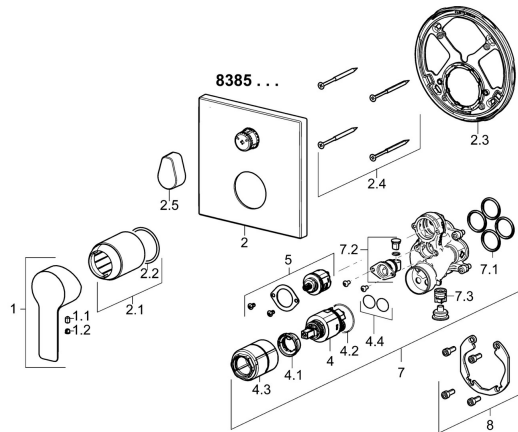

## Spare parts

### SP83853513

	Name	Code
1	Lever Chrome	59913650
1.1	Screw, M5x8, SW2.5	59904755
1.2	Cover plug Chrome	59913762
2	Cover flange Chrome	59914309
2.1	Cover sleeve Chrome	59912511
2.2	O-ring, 41x3	59913215
2.3	Fixing part	59914307
2.4	Screw, M4.5x80	59912890
2.5	Handle Chrome	59914576
4	Cartridge, 3.5 Classic	59913075
4.1	Temperature adjustment limiter	59912325
4.2	O-ring, d 28.24x2.62	Discontinued 59912590
4.3	Screw sleeve, M38x1	59912115
4.4	O-ring, d 10.10x1.60	Discontinued 59905072
5	Diverter	59914183
7	Functional unit, 3.5	59914298
7.1	O-ring, 23.47x2.62	59914304
7.2	Vacuum breaker	59914335
7.3	Non-return valve	59914336
8	Installation kit	59914186
N.I.	Adapter, H/C reversed	59914184
N.I.	Raising kit, 15 mm	59914182
N.I.	Screwdriver, 5 mm	59914334
N.I.	Fixing screw, M6x13	59914657
N.I.	Diverter, 120°	59914655
N.I.	Raising kit, 15 mm, 150x150 mm	59914192