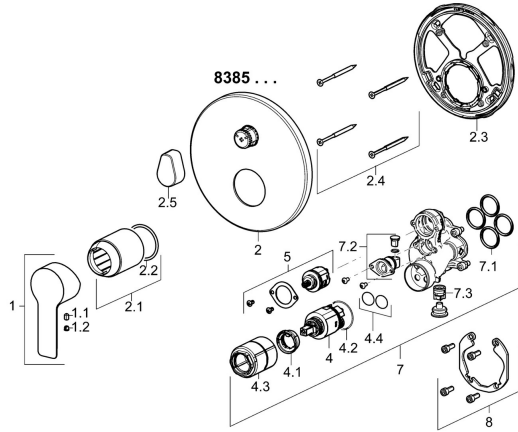

## Spare parts

### SP83853503

	Name	Code
1	Lever Chrome	59913650
1.1	Screw, M5x8, SW2.5	59904755
1.2	Cover plug Chrome	59913762
2	Cover flange, d 170 mm Chrome	59914308
2.1	Cover sleeve Chrome	59912511
2.2	O-ring, 41x3	59913215
2.3	Fixing part	59914307
2.4	Screw, M4.5x80	59912890
2.5	Handle Chrome	59914576
4	Cartridge, 3.5 Classic	59913075
4.1	Temperature adjustment limiter	59912325
4.2	O-ring, d 28.24x2.62	Discontinued 59912590
4.3	Screw sleeve, M38x1	59912115
4.4	O-ring, d 10.10x1.60	Discontinued 59905072
5	Diverter	59914183
7	Functional unit, 3.5	59914298
7.1	O-ring, 23.47x2.62	59914304
7.2	Vacuum breaker	59914335
7.3	Non-return valve	59914336
8	Installation kit	59914186
N.I.	Adapter, H/C reversed	59914184
N.I.	Raising kit, 15 mm	59914182
N.I.	Screwdriver, 5 mm	59914334
N.I.	Fixing screw, M6x13	59914657
N.I.	Diverter, 120°	59914655
N.I.	Raising kit, 15 mm, d 170 mm	59914191