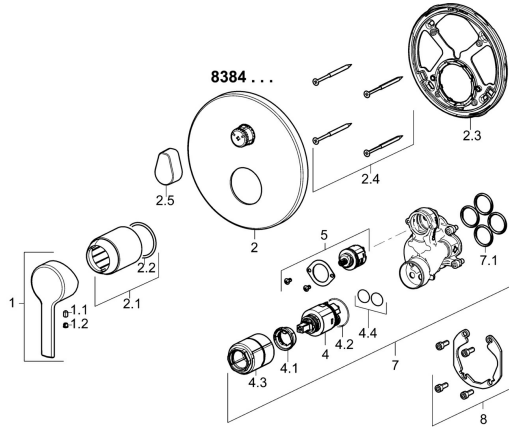

EAN: 4015474287105
static.hansa.com/83849573

Spare parts

SP83849573

	Name	Code
1	Lever Chrome	59913761
1.1	Screw, M5x8, SW2.5	59904755
1.2	Cover plug Chrome	59913762
2	Cover flange, d 170 mm Chrome	59914308
2.1	Cover sleeve Chrome	59912511
2.2	O-ring, 41x3	59913215
2.3	Fixing part	59914307
2.4	Screw, M4.5x80	59912890
2.5	Handle Chrome	59914576
4	Cartridge, 3.5 Classic	59913075
4.1	Temperature adjustment limiter	59912325
4.2	O-ring, d 28.24x2.62	Discontinued 59912590
4.3	Screw sleeve, M38x1	59912115
4.4	O-ring, d 10.10x1.60	Discontinued 59905072
5	Diverter	59914183
7	Functional unit, 3.5	59914299
7.1	O-ring, 23.47x2.62	59914304
8	Installation kit	59914186
N.I.	Screwdriver, 5 mm	59914334
N.I.	Raising kit, 15 mm, d 170 mm	59914191
N.I.	Adapter, H/C reversed	59914184
N.I.	Raising kit, 15 mm	59914182
N.I.	Diverter, 120°	59914655
N.I.	Fixing screw, M6x13	59914657