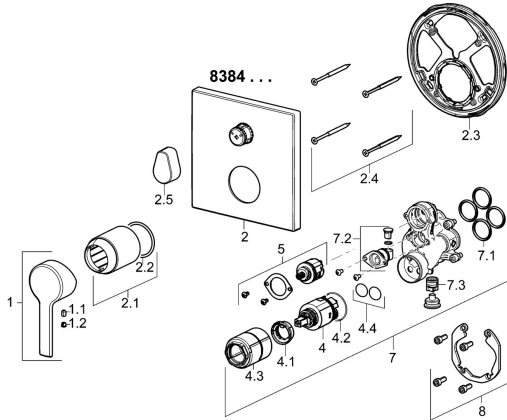

EAN: 4015474287082
static.hansa.com/83843583

Spare parts

SP83843583

	Name	Code
1	Lever Chrome	59913761
1.1	Screw, M5x8, SW2.5	59904755
1.2	Cover plug Chrome	59913762
2	Cover flange Chrome	59914309
2.1	Cover sleeve Chrome	59912511
2.2	O-ring, 41x3	59913215
2.3	Fixing part	59914307
2.4	Screw, M4.5x80	59912890
2.5	Handle Chrome	59914576
4	Cartridge, 3.5 Classic	59913075
4.1	Temperature adjustment limiter	59912325
4.2	O-ring, d 28.24x2.62	Discontinued 59912590
4.3	Screw sleeve, M38x1	59912115
4.4	O-ring, d 10.10x1.60	Discontinued 59905072
5	Diverter	59914183
7	Functional unit, 3.5	59914298
7.1	O-ring, 23.47x2.62	59914304
7.2	Vacuum breaker	59914335
7.3	Non-return valve	59914336
8	Installation kit	59914186
N.I.	Raising kit, 15 mm	59914182
N.I.	Adapter, H/C reversed	59914184
N.I.	Raising kit, 15 mm, 150x150 mm	59914192
N.I.	Screwdriver, 5 mm	59914334
N.I.	Diverter, 120°	59914655
N.I.	Fixing screw, M6x13	59914657