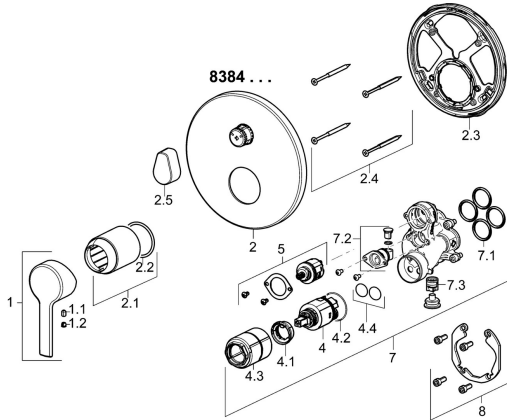

## Spare parts

### SP83843573

	Name	Code
1	Lever Chrome	59913761
1.1	Screw, M5x8, SW2.5	59904755
1.2	Cover plug Chrome	59913762
2	Cover flange, d 170 mm Chrome	59914308
2.1	Cover sleeve Chrome	59912511
2.2	O-ring, 41x3	59913215
2.3	Fixing part	59914307
2.4	Screw, M4.5x80	59912890
2.5	Handle Chrome	59914576
4	Cartridge, 3.5 Classic	59913075
4.1	Temperature adjustment limiter	59912325
4.2	O-ring, d 28.24x2.62	Discontinued 59912590
4.3	Screw sleeve, M38x1	59912115
4.4	O-ring, d 10.10x1.60	Discontinued 59905072
5	Diverter	59914183
7	Functional unit, 3.5	59914298
7.1	O-ring, 23.47x2.62	59914304
7.2	Vacuum breaker	59914335
7.3	Non-return valve	59914336
8	Installation kit	59914186
N.I.	Adapter, H/C reversed	59914184
N.I.	Raising kit, 15 mm	59914182
N.I.	Screwdriver, 5 mm	59914334
N.I.	Fixing screw, M6x13	59914657
N.I.	Diverter, 120°	59914655
N.I.	Raising kit, 15 mm, d 170 mm	59914191