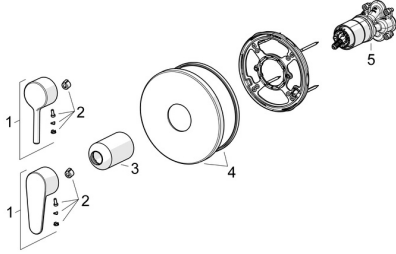

EAN: 4057304017339
static.hansa.com/82619063

Spare parts

SP82619063

	Name	Code
01	Lever Chrome	1014994V
01	Lever Chrome	1014997V
02	Symbol plug	59914573
03	Cover sleeve Chrome	59914572
04	Cover flange, d 170 mm Chrome	59914310
05	Functional unit Discontinued	59914510