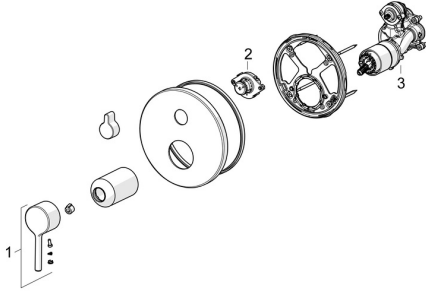

EAN: 4057304019999
static.hansa.com/8260906733

Spare parts

SP8260906733

	Name	Code
01	Lever Matt black	1014994V-33
02	Diverter, 120°	59914655
03	Functional unit	59914514