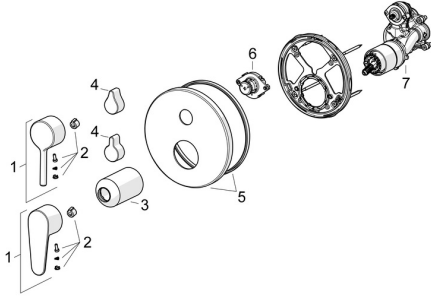

EAN: 4057304017353
static.hansa.com/82609063

Spare parts

SP82609063

	Name	Code
01	Lever Chrome	1014994V
01	Lever Chrome	1014997V
02	Symbol plug	59914573
03	Cover sleeve Chrome	59914572
04	Diverter knob Chrome	59914324
04	Handle Chrome	59914576
05	Cover flange, d 170 mm Chrome	59914308
06	Diverter, 120°	59914655
07	Functional unit	59914514