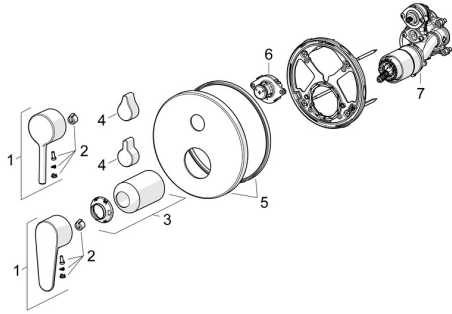

EAN: 4057304017377
static.hansa.com/82603063

Spare parts

SP82603063

	Name	Code
01	Lever Chrome	1014994V
01	Lever Chrome	1014997V
02	Symbol plug	59914573
03	Cover sleeve Chrome	59914572
04	Diverter knob Chrome	59914324
04	Handle Chrome	59914576
05	Cover flange, d 170 mm Chrome	59914308
06	Diverter, 120°	59914655
07	Functional unit	59914515