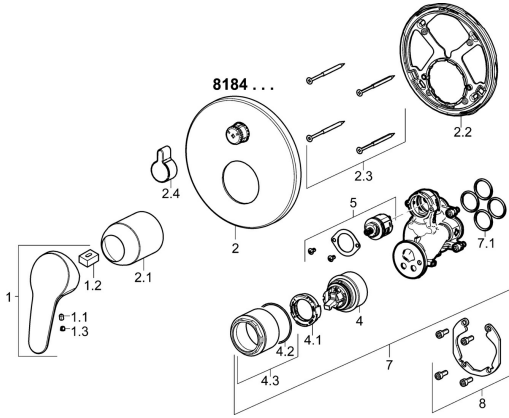

EAN: 4015474279230
static.hansa.com/81849083

Spare parts

SP81849083

	Name	Code
1	Lever, L=93 mm Chrome	01880083
1.1	Screw, M5x8, SW2.5	59904755
1.2	Bushing	59904778
1.3	Symbol plug Grey	59912112
2	Cover flange, d 170 mm Chrome	59914317
2.1	Covering cap Chrome	59904820
2.2	Fixing part	59914307
2.3	Screw, M4.5x80	59912890
2.4	Diverter knob Chrome	59914324
4	Cartridge, 4.8 eco	59904601
4.1	Hot water limiter	59904759
4.2	O-ring, 50.52x1.78	59906841
4.3	Eye screw, M50x1, SW45	59912980
5	Diverter	59914183
7	Functional unit, 4.8	59914321
7.1	O-ring, 23.47x2.62	59914304
8	Installation kit	59914186
N.I.	Raising kit, 15 mm, d 170 mm	59914191
N.I.	Adapter, H/C reversed	59914184
N.I.	Screwdriver, 5 mm	59914334
N.I.	Fixing screw, M6x13	59914657
N.I.	Raising kit, 15 mm	59914182
N.I.	Diverter, 120°	59914655