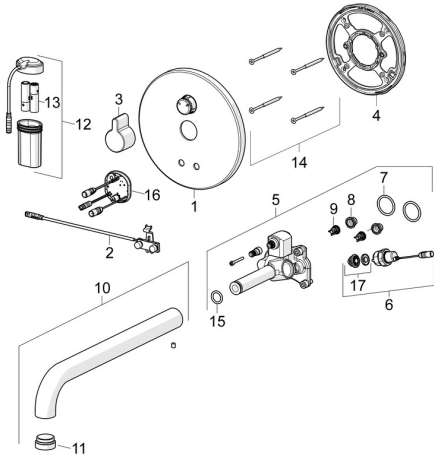

## Spare parts

### SP81812111

	Name	Code
01	Cover plate, d 170 mm Chrome	59914553
02	Sensor	59914544
03	Handle Chrome	59914322
04	Fixing part <b>Discontinued</b>	59914554
05	Functional unit	59914555
06	Solenoid valve complete, 3 V	59914125
07	O-ring, 23.47x2.62	59914304
08	Litter filters	59914085
09	Non-return valve, DN8	59914030
10	Spout, L=245 Chrome	59914548
11	Aerator, M24x1, -105	59914550
12	Battery casing	59914122
13	Battery, 1.5 V AA Lithium	59914136
14	Screw, M4.5x80	59912890
15	O-ring, d 13.1x2.62	59914551
16	Control unit, 3 V	59914552
17	Membrane for solenoid valve	1006500V
17	Membrane <b>Discontinued</b>	59914126