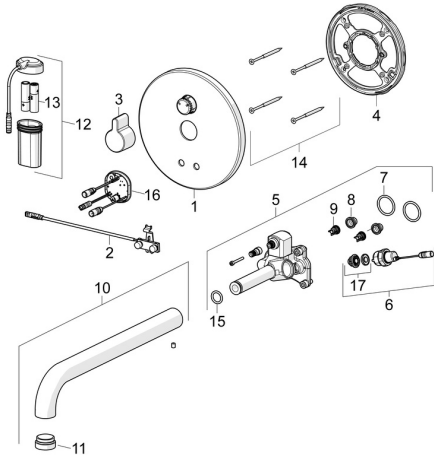

## Spare parts

### SP81812101

	Name	Code
01	Cover plate, d 170 mm Chrome	59914553
02	Sensor	59914647
03	Handle Chrome	59914322
04	Fixing part <b>Discontinued</b>	59914554
05	Functional unit	59914555
06	Solenoid valve complete, 3 V	59914125
07	O-ring, 23.47x2.62	59914304
08	Litter filters	59914085
09	Non-return valve, DN8	59914030
10	Spout, L=170 Chrome	59914547
11	Aerator, M24x1, -105	59914550
12	Battery casing	59914122
13	Battery, 1.5 V AA Lithium	59914136
14	Screw, M4.5x80	59912890
15	O-ring, d 13.1x2.62	59914551
16	Control unit, 3 V	59914552
17	Membrane for solenoid valve	1006500V
17	Membrane <b>Discontinued</b>	59914126