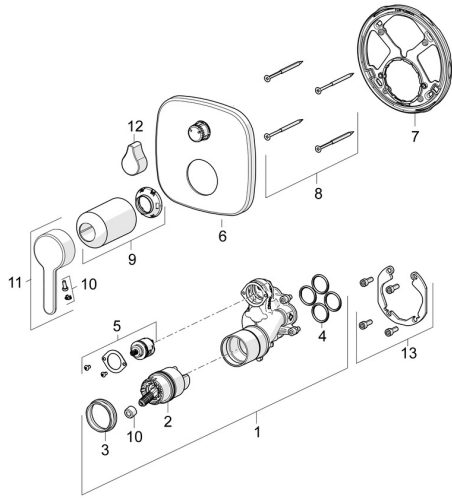

## Spare parts

### SP81119593

	Name	Code
01	Functional unit	59914514
02	Cartridge, 4.0 Classic	59914129
03	Tightening nut, M42x1.5, SW 38	59914128
04	O-ring, 23.47x2.62	59914304
05	Diverter	59914183
06	Cover plate, 154x154 mm Chrome	59914575
07	Fixing part	59914307
08	Screw, M4.5x80	59912890
09	Cover sleeve Chrome	59914572
10	Symbol plug	59914573
11	Lever Chrome	59914574
12	Handle Chrome	59914576
13	Installation kit	59914186
N.I.	Raising kit, 15 mm	59914182
N.I.	Adapter, H/C reversed	59914184
N.I.	Diverter, 120°	59914655
N.I.	Fixing screw, M6x13	59914657