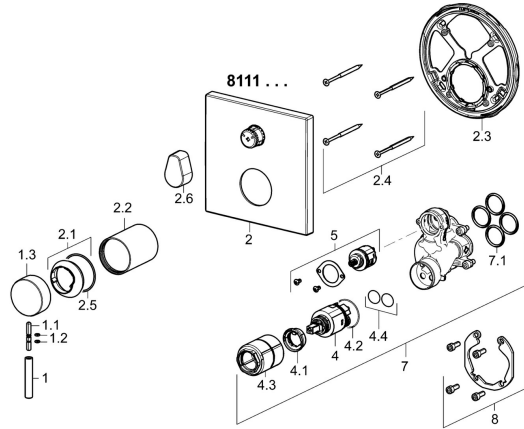

## Spare parts

### SP81119573

	Name	Code
1	Lever, L=50, M5 IG	59913335
1.1	Screw, M5x35	59913299
1.2	O-ring, d 3x1.5	59913100
1.3	Cap Chrome	59913332
2	Cover flange, 150x150 mm Chrome	59914301
2.1	Covering cap Chrome	59913364
2.2	Cover sleeve Chrome	59913375
2.3	Fixing part	59914307
2.4	Screw, M4.5x80	59912890
2.5	O-ring, d 38x2	59913212
2.6	Handle Chrome	59914576
4	Cartridge, 3.5 Classic	59913075
4.1	Temperature adjustment limiter	59912325
4.2	O-ring, d 28.24x2.62 <b>Discontinued</b>	59912590
4.3	Screw sleeve, M38x1	59912115
4.4	O-ring, d 10.10x1.60 <b>Discontinued</b>	59905072
5	Diverter	59914183
7	Functional unit, 3.5	59914299
7.1	O-ring, 23.47x2.62	59914304
8	Installation kit	59914186
N.I.	Screwdriver, 5 mm	59914334
N.I.	Raising kit, 15 mm, 150x150 mm	59914192
N.I.	Adapter, H/C reversed	59914184
N.I.	Raising kit, 15 mm	59914182
N.I.	Diverter, 120°	59914655
N.I.	Fixing screw, M6x13	59914657