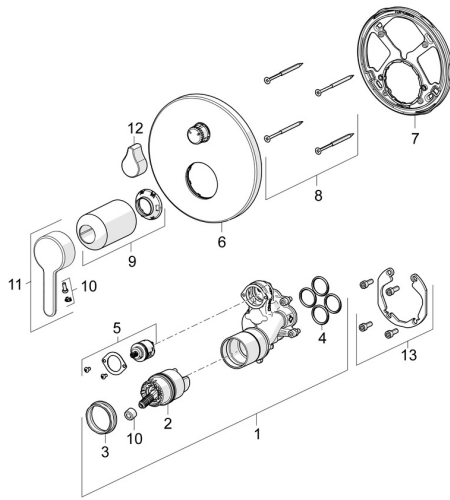

EAN: 4057304006760
static.hansa.com/81119563

Spare parts

SP81119563

	Name	Code
01	Functional unit	59914514
02	Cartridge, 4.0 Classic	59914129
03	Tightening nut, M42x1.5, SW 38	59914128
04	O-ring, 23.47x2.62	59914304
05	Diverter	59914183
06	Cover flange, d 170 mm Chrome	59914308
07	Fixing part	59914307
08	Screw, M4.5x80	59912890
09	Cover sleeve Chrome	59914572
10	Symbol plug	59914573
11	Lever Chrome	59914574
12	Handle Chrome	59914576
13	Installation kit	59914186
N.I.	Adapter, H/C reversed	59914184
N.I.	Raising kit, 15 mm	59914182
N.I.	Fixing screw, M6x13	59914657
N.I.	Diverter, 120°	59914655
N.I.	Raising kit, 15 mm, d 170 mm	59914191