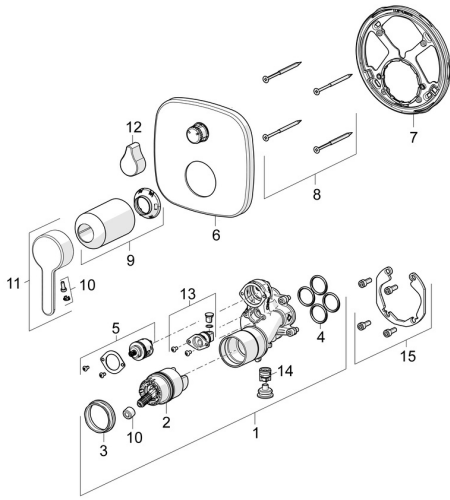

EAN: 4057304006753
static.hansa.com/81113593

Spare parts

SP81113593

	Name	Code
01	Functional unit	59914515
02	Cartridge, 4.0 Classic	59914129
03	Tightening nut, M42x1.5, SW 38	59914128
04	O-ring, 23.47x2.62	59914304
05	Diverter	59914183
06	Cover plate, 154x154 mm Chrome	59914575
07	Fixing part	59914307
08	Screw, M4.5x80	59912890
09	Cover sleeve Chrome	59914572
10	Symbol plug	59914573
11	Lever Chrome	59914574
12	Handle Chrome	59914576
13	Vacuum breaker	59914335
14	Non-return valve	59914336
15	Installation kit	59914186
N.I.	Raising kit, 15 mm	59914182
N.I.	Adapter, H/C reversed	59914184
N.I.	Diverter, 120°	59914655
N.I.	Fixing screw, M6x13	59914657