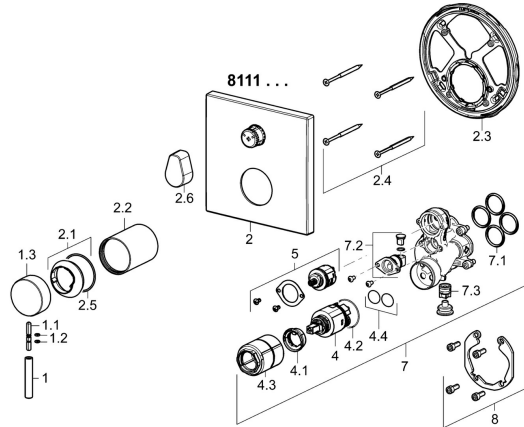

EAN: 4015474279179
static.hansa.com/81113573

Spare parts

SP81113573

	Name	Code
1	Lever, L=50, M5 IG	59913335
1.1	Screw, M5x35	59913299
1.2	O-ring, d 3x1.5	59913100
1.3	Cap Chrome	59913332
2	Cover flange, 150x150 mm Chrome	59914301
2.1	Covering cap Chrome	59913364
2.2	Cover sleeve Chrome	59913375
2.3	Fixing part	59914307
2.4	Screw, M4,5x80	59912890
2.5	O-ring, d 38x2	59913212
2.6	Handle Chrome	59914576
4	Cartridge, 3.5 Classic	59913075
4.1	Temperature adjustment limiter	59912325
4.2	O-ring, d 28.24x2.62 Discontinued	59912590
4.3	Screw sleeve, M38x1	59912115
4.4	O-ring, d 10.10x1.60 Discontinued	59905072
5	Diverter	59914183
7	Functional unit, 3.5	59914298
7.1	O-ring, 23.47x2.62	59914304
7.2	Vacuum breaker	59914335
7.3	Non-return valve	59914336
8	Installation kit	59914186
N.I.	Adapter, H/C reversed	59914184
N.I.	Raising kit, 15 mm	59914182
N.I.	Screwdriver, 5 mm	59914334
N.I.	Fixing screw, M6x13	59914657
N.I.	Diverter, 120°	59914655
N.I.	Raising kit, 15 mm, 150x150 mm	59914192