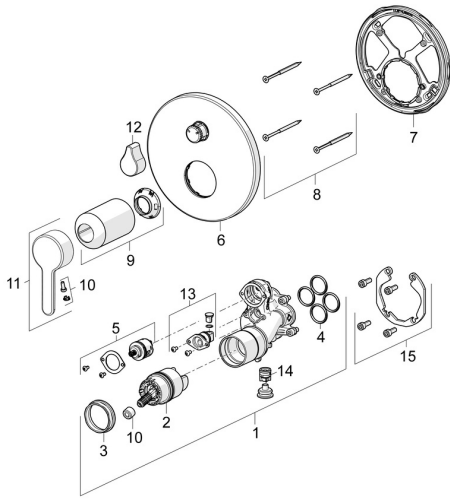

## Spare parts

### SP81113563

	Name	Code
01	Functional unit	59914515
02	Cartridge, 4.0 Classic	59914129
03	Tightening nut, M42x1.5, SW 38	59914128
04	O-ring, 23.47x2.62	59914304
05	Diverter	59914183
06	Cover flange, d 170 mm Chrome	59914308
07	Fixing part	59914307
08	Screw, M4.5x80	59912890
09	Cover sleeve Chrome	59914572
10	Symbol plug	59914573
11	Lever Chrome	59914574
12	Handle Chrome	59914576
13	Vacuum breaker	59914335
14	Non-return valve	59914336
15	Installation kit	59914186
N.I.	Raising kit, 15 mm, d 170 mm	59914191
N.I.	Adapter, H/C reversed	59914184
N.I.	Raising kit, 15 mm	59914182
N.I.	Diverter, 120°	59914655
N.I.	Fixing screw, M6x13	59914657