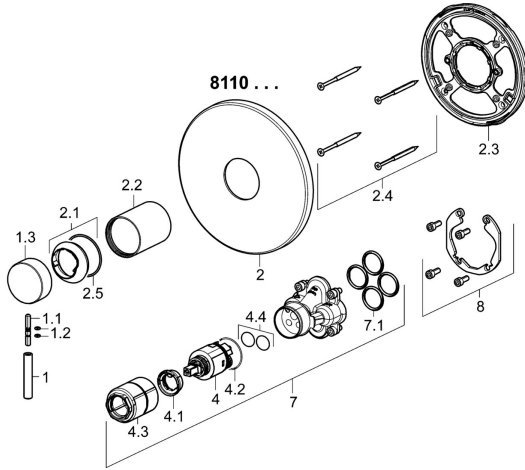

EAN: 4015474278936
static.hansa.com/81109583

Spare parts

SP81109583

	Name	Code
1	Lever, L=50, M5 IG	59913335
1.1	Screw, M5x35	59913299
1.2	O-ring, d 3x1.5	59913100
1.3	Cap Chrome	59913332
2	Cover flange, d 170 mm Chrome	59914306
2.1	Covering cap Chrome	59913364
2.2	Cover sleeve Chrome	59913375
2.3	Fixing part	59914296
2.4	Screw, M4.5x80	59912890
2.5	O-ring, d 38x2	59913212
4	Cartridge, 3.5 Classic	59913075
4.1	Temperature adjustment limiter	59912325
4.2	O-ring, d 28.24x2.62 Discontinued	59912590
4.3	Screw sleeve, M38x1	59912115
4.4	O-ring, d 10.10x1.60 Discontinued	59905072
7	Functional unit, 3.5	59914303
7.1	O-ring, 23.47x2.62	59914304
8	Installation kit	59914186
N.I.	Fixing screw, M6x13	59914657
N.I.	Adapter, H/C reversed	59914184
N.I.	Raising kit, 15 mm	59914182
N.I.	Raising kit, 15 mm, d 170 mm	59914191