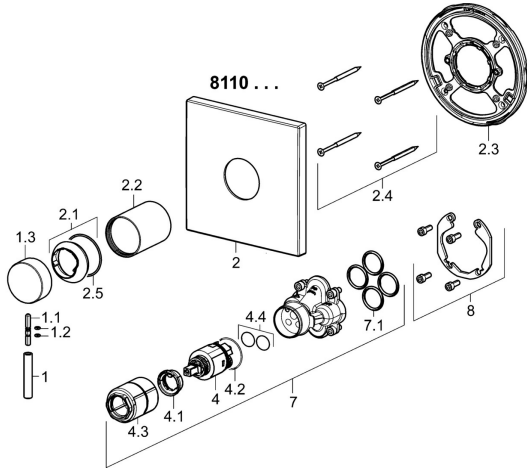

## Spare parts

### SP81109573

	Name	Code
1	Lever, L=50, M5 IG	59913335
1.1	Screw, M5x35	59913299
1.2	O-ring, d 3x1.5	59913100
1.3	Cap Chrome	59913332
2	Cover flange, 150x150 Chrome	59914305
2.1	Covering cap Chrome	59913364
2.2	Cover sleeve Chrome	59913375
2.3	Fixing part	59914296
2.4	Screw, M4.5x80	59912890
2.5	O-ring, d 38x2	59913212
4	Cartridge, 3.5 Classic	59913075
4.1	Temperature adjustment limiter	59912325
4.2	O-ring, d 28.24x2.62	Discontinued 59912590
4.3	Screw sleeve, M38x1	59912115
4.4	O-ring, d 10.10x1.60	Discontinued 59905072
7	Functional unit, 3.5	59914303
7.1	O-ring, 23.47x2.62	59914304
8	Installation kit	59914186
N.I.	Fixing screw, M6x13	59914657
N.I.	Adapter, H/C reversed	59914184
N.I.	Raising kit, 15 mm	59914182
N.I.	Raising kit, 15 mm, 150x150 mm	59914192