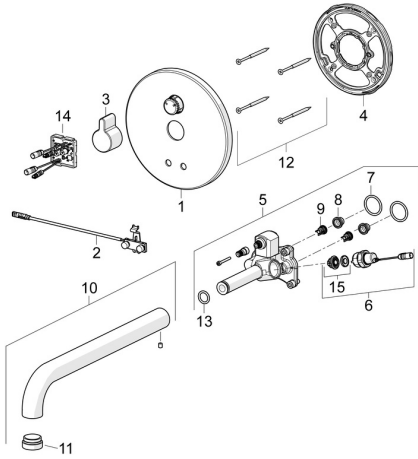

## Spare parts

### SP80812121

|    | Name                            | Code     |
|----|---------------------------------|----------|
| 01 | Cover plate, d 170 mm Chrome    | 59914553 |
| 02 | Sensor                          | 59914648 |
| 03 | Handle Chrome                   | 59914322 |
| 04 | Fixing part <b>Discontinued</b> | 59914554 |
| 05 | Functional unit                 | 59914555 |
| 06 | Solenoid valve complete, 3 V    | 59914125 |
| 07 | O-ring, 23.47x2.62              | 59914304 |
| 08 | Litter filters                  | 59914085 |
| 09 | Non-return valve, DN8           | 59914030 |
| 10 | Spout, L=310 Chrome             | 59914549 |
| 11 | Aerator, M24x1, -105            | 59914550 |
| 12 | Screw, M4.5x80                  | 59912890 |
| 13 | O-ring, d 13.1x2.62             | 59914551 |
| 14 | Control unit, 12 V              | 59914560 |
| 15 | Membrane for solenoid valve     | 1006500V |
| 15 | Membrane <b>Discontinued</b>    | 59914126 |