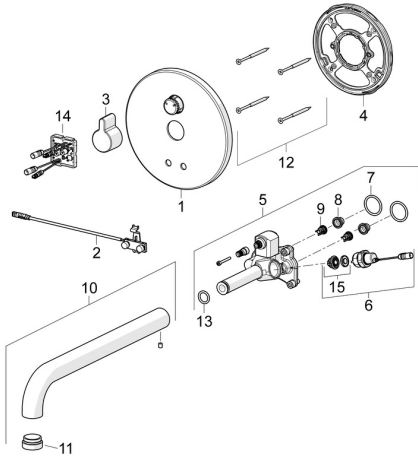

## Spare parts

### SP80812111

	Name	Code
01	Cover plate, d 170 mm Chrome	59914553
02	Sensor	59914544
03	Handle Chrome	59914322
04	Fixing part <b>Discontinued</b>	59914554
05	Functional unit	59914555
06	Solenoid valve complete, 3 V	59914125
07	O-ring, 23.47x2.62	59914304
08	Litter filters	59914085
09	Non-return valve, DN8	59914030
10	Spout, L=245 Chrome	59914548
11	Aerator, M24x1, -105	59914550
12	Screw, M4.5x80	59912890
13	O-ring, d 13.1x2.62	59914551
14	Control unit, 12 V	59914560
15	Membrane for solenoid valve	1006500V
15	Membrane <b>Discontinued</b>	59914126